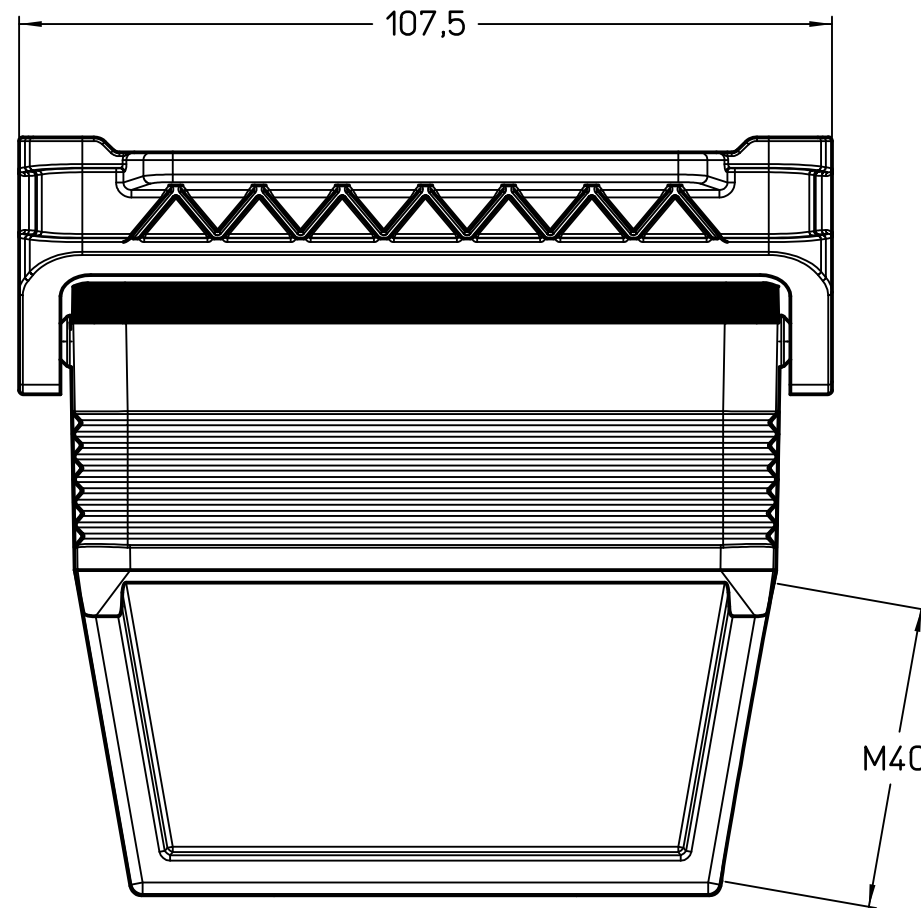

Diritti riservati All rights reserved

Dimensions
in mm

Simplified representation with dimensions without tolerance

Original Size A4

JMPFO 16LG40

Date 14/11/23

hood, size "77.27", 1x M40 side entry,

Sign. G. Renna

with 1 Jei-P lever

Scale
1:1