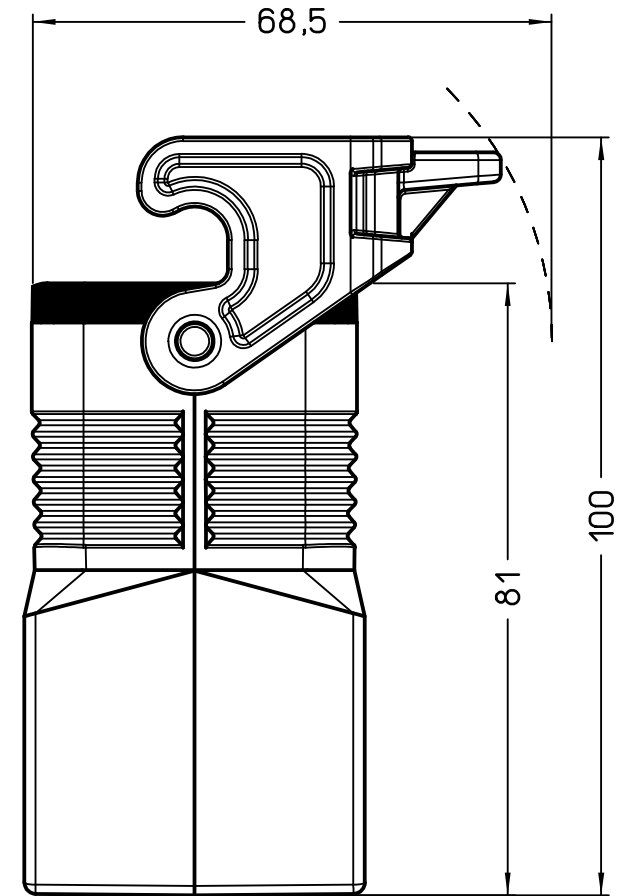

Diritti riservati All rights reserved

Dimensions
in mm

Simplified representation with dimensions without tolerance

Original Size A4

JMPFO 16LG40

Date 14/11/23

hood, size "77.27", 1x M40 side entry,

Sign. G. Renna

with 1 Jei-P lever

Scale
1:1